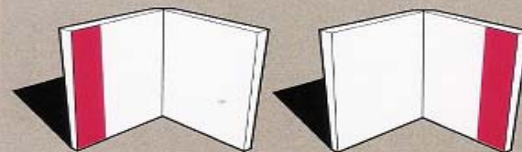

2/5 Page Vertical

Content Part*
H 280 mm x W 96 mm

AED 6,000.00 Code: 25PI

* Position dependent on layout.

Advertisement Data Delivery

Data format: PDF, EPS, Indesign CS or CS2, TIF (No LZW compression!), JPG (Quality 12 only!)
Resolution: Min. 300 dpi
Bleed: Min. 3 mm additional to each advertisement edge
Colour mode: CMYK or Grey scale only! No spot colours! No RGB!
Fonts: Converted to paths

Not accepted: QuarkXPress, MS Office Word, Excel, PowerPoint, CorelDraw, Adobe Illustrator